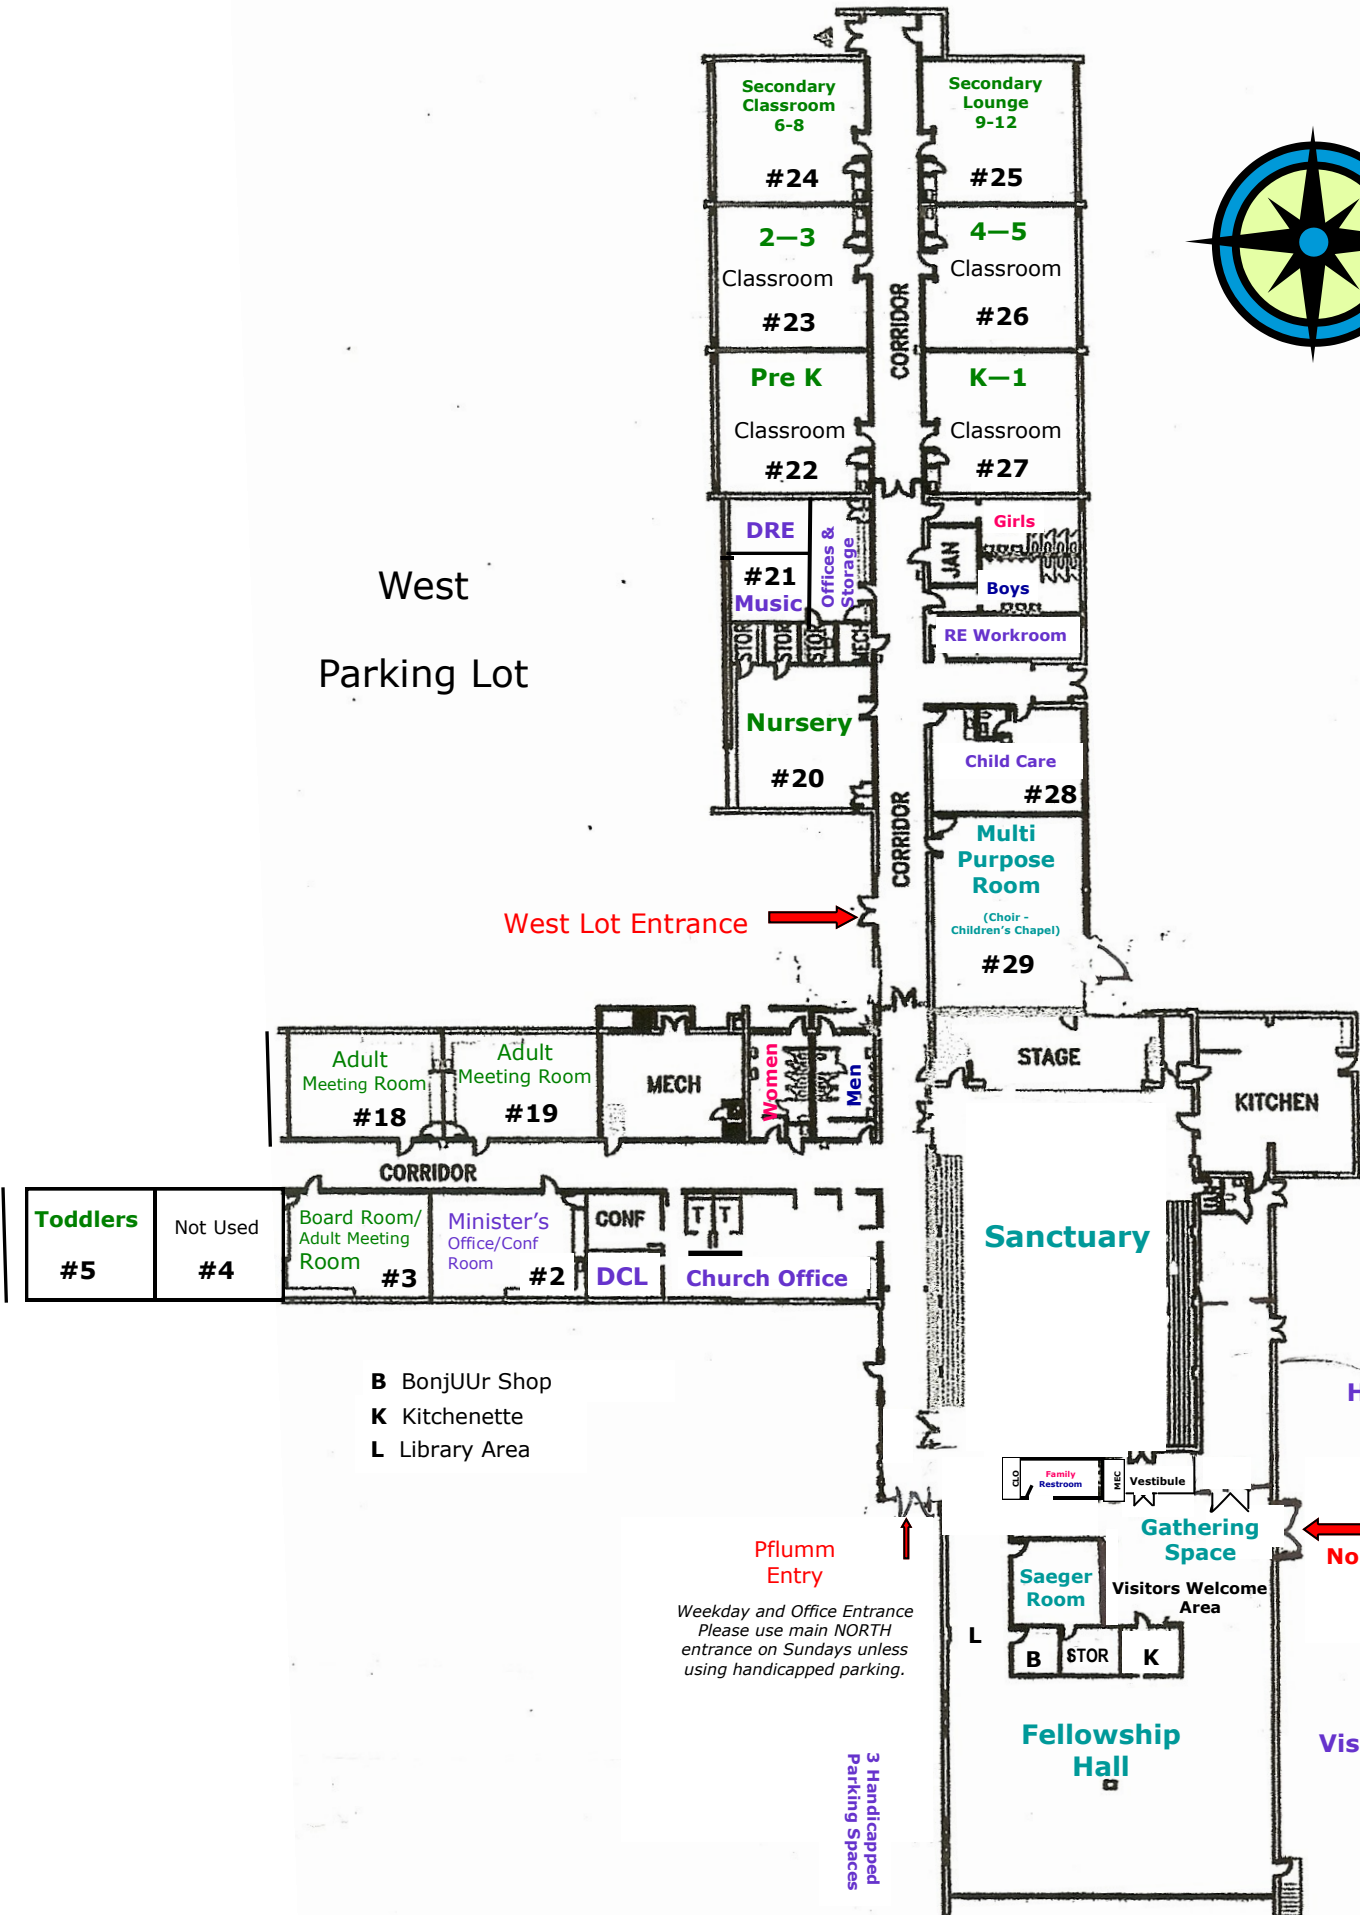

West
Parking Lot

North
Parking Lot

West Lot Entrance →

← North Main Entry

Handicapped
Parking

Visitor Parking

Pflumm
Entry ↑

Weekday and Office Entrance
Please use main NORTH
entrance on Sundays unless
using handicapped parking.

3 Handicapped
Parking Spaces

- B** BonjUUr Shop
- K** Kitchenette
- L** Library Area